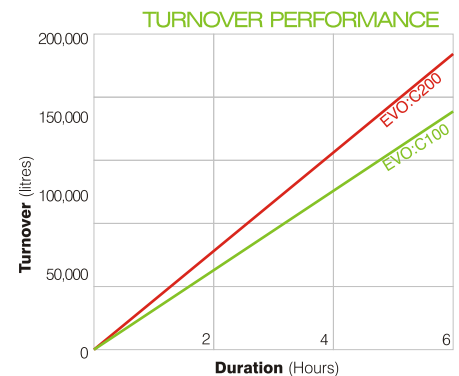

EVO:C has an inbuilt automatic air bleed system. 50mm connections provide fast installation and give the EVO:C the ability to handle high flow rates.

Compact in design, yet adaptable, the EVO:C cartridge filter allows for varied output configurations with up to 3 outlets and 1 inlet. Superior performance is guaranteed in one convenient package. The EVO:C cartridge filter is part of a range of intensively researched, high quality, connected products that work in harmony to ensure the pool or spa is easy to maintain and ready for use at any time. As it does not require a backwash line, the EVO:C cartridge filter is efficient at water conservation making it a **waterearth** recommended product.

SPECIFICATIONS

Product	Horse Power	Flow Rate*	Filter (mm²)	Dimensions (mm)
EVO:C100	0.75 – 1hp	375	940	665x345
EVO:C200	0.75 – 2hp	490	1900	865x345

*Flow rate is measured in litres per minute

WARRANTY

Each filter is covered by a limited 5 year warranty on the tank and 12 months on other components. The instruction manual that accompanies the EVO:C cartridge filter provides more information.