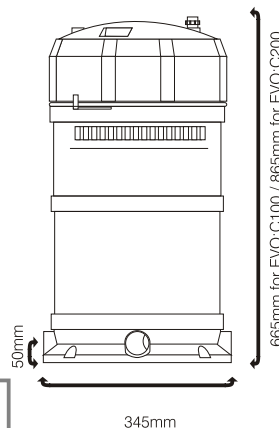

EVO:C has an inbuilt automatic air bleed system. 50mm connections provide fast installation and give the EVO:C the ability to handle high flow rates.

Compact in design, yet adaptable, the EVO:C cartridge filter allows for varied output configurations with up to 3 outlets and 1 inlet. Superior performance is guaranteed in one convenient package. The EVO:C cartridge filter is part of a range of intensively researched, high quality, connected products that work in harmony to ensure the pool or spa is easy to maintain and ready for use at any time. As it does not require a backwash line, the EVO:C cartridge filter is efficient at water conservation making it a **waterearth** recommended product.

SPECIFICATIONS

Product	Horse Power	Flow Rate*	Filter (mm²)	Dimensions (mm)
EVO:C100	0.75 – 1hp	375	940	665x345
EVO:C200	0.75 – 2hp	490	1900	865x345

*Flow rate is measured in litres per minute

WARRANTY

Each filter is covered by a limited 5 year warranty on the tank and 12 months on other components. The instruction manual that accompanies the EVO:C cartridge filter provides more information.